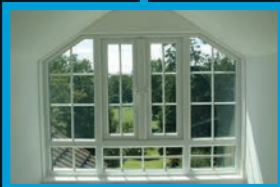

There are many aspects to consider when choosing new windows and doors for your home. Whilst size and shape will depend largely on the type of aperture, a wide variety of options are available in order for you to achieve the appearance you require to make it as individual as the interior.

With a choice of original chamfered or a more decorative sculptured profile, the Advance 70 System will give you easy to maintain windows and doors that are stylish, elegant and unique.