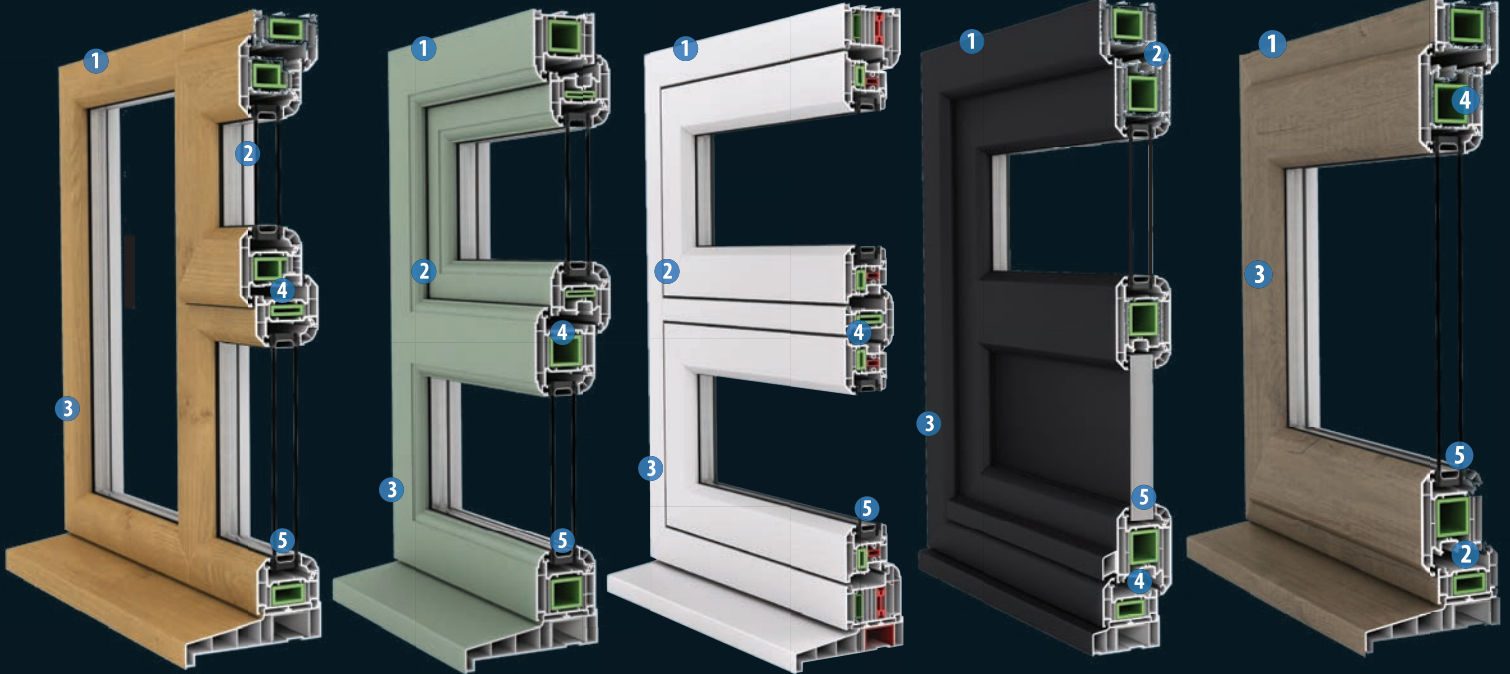

Extruded and manufactured in Great Britain

Irish Oak

Chartwell Green

White

Anthracite Grey

Mountain Oak

Casement, Bay & Bow Windows

Tilt and Turn Windows

Flush Sash Windows

Residential Doors

French Doors

“ A multi-chambered window and door profile system designed for performance... ”